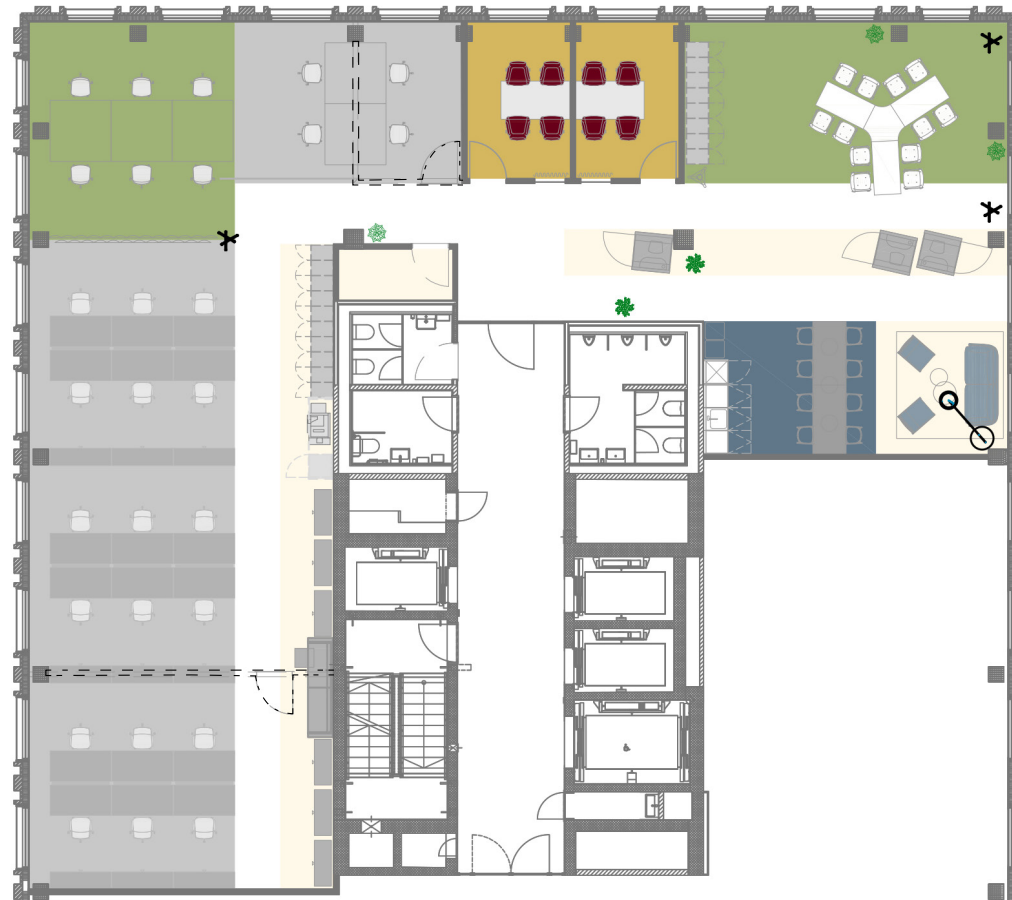

R2 Tower

Richtistrasse 2
8304 Wallisellen

5. floor
346 m²
Max. 22 workspaces

on a scale of 1:200

0 1 2 5 10m