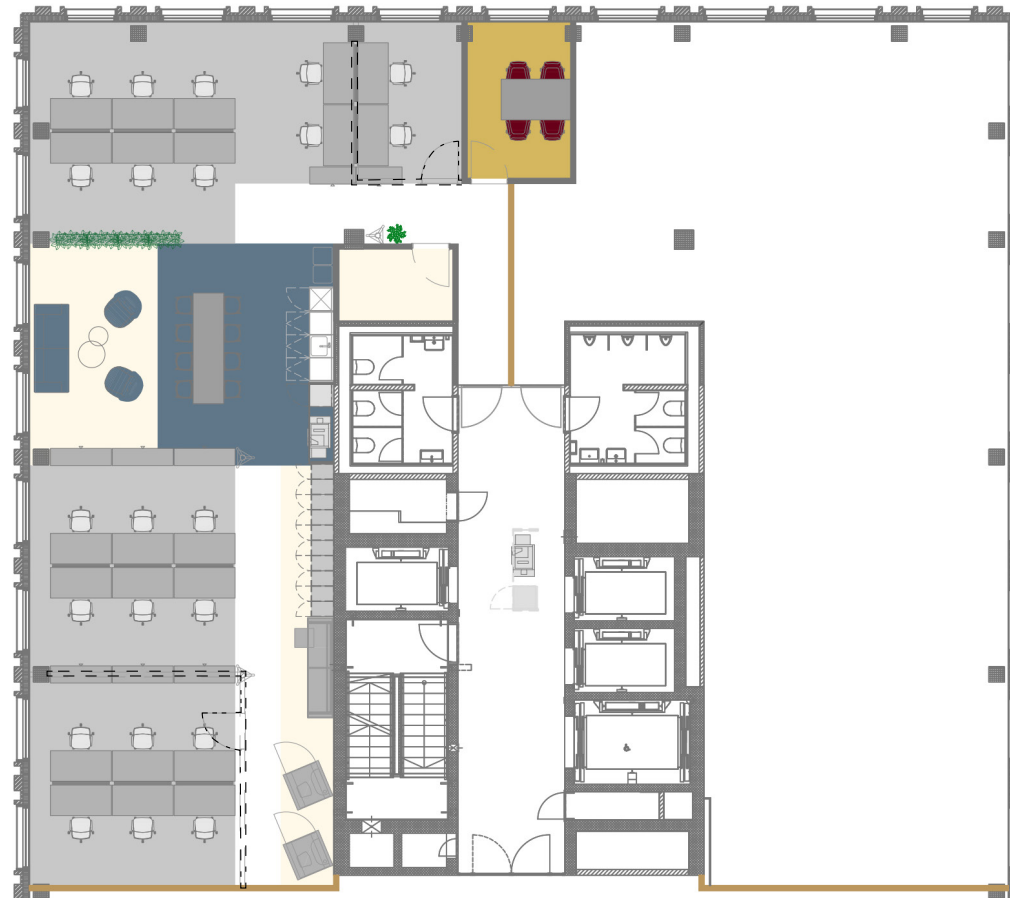

R2 Tower

Richtistrasse 2
8304 Wallisellen

6. floor
221 m²
Max. 22 workspaces

on a scale of 1:200

0 1 2 5 10m