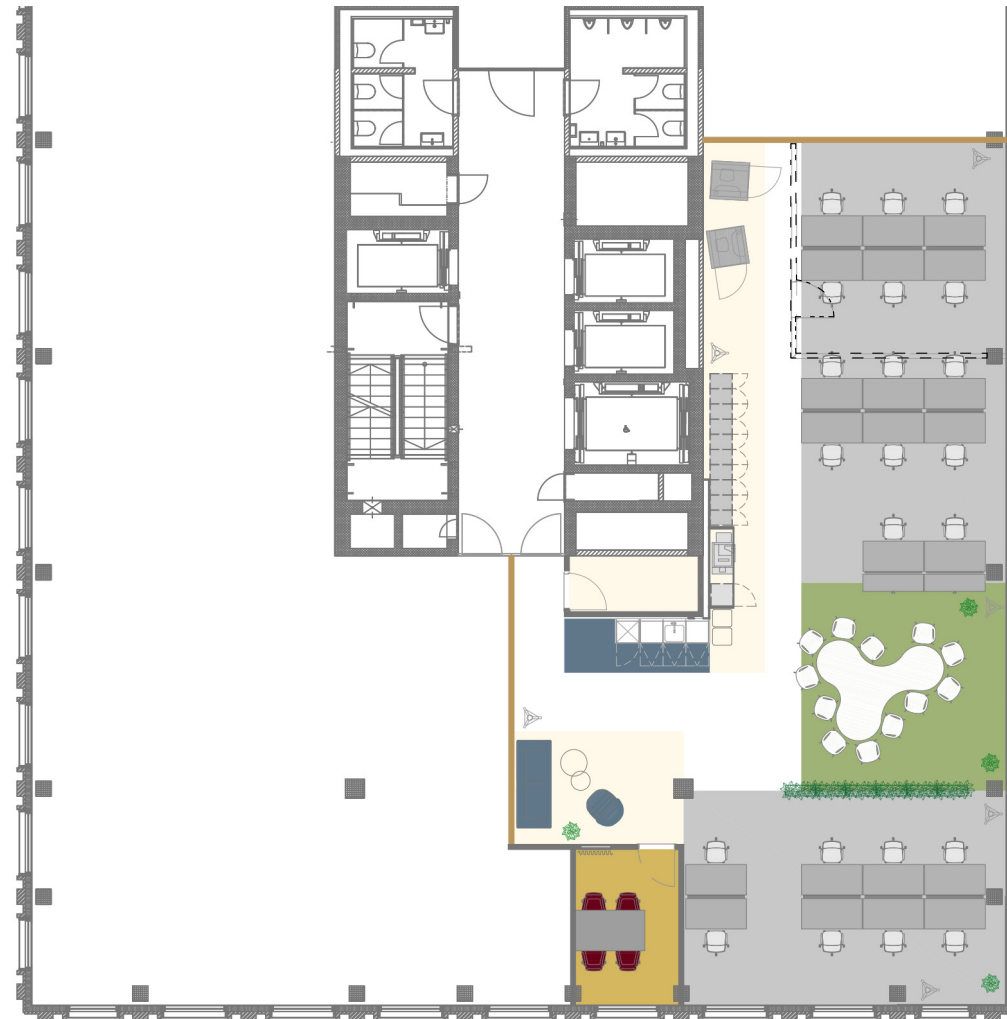

R2 Tower

Richtistrasse 2
8304 Wallisellen

7. floor
231 m²
Max. 22 workspaces

on a scale of 1:200

0 1 2 5 10m