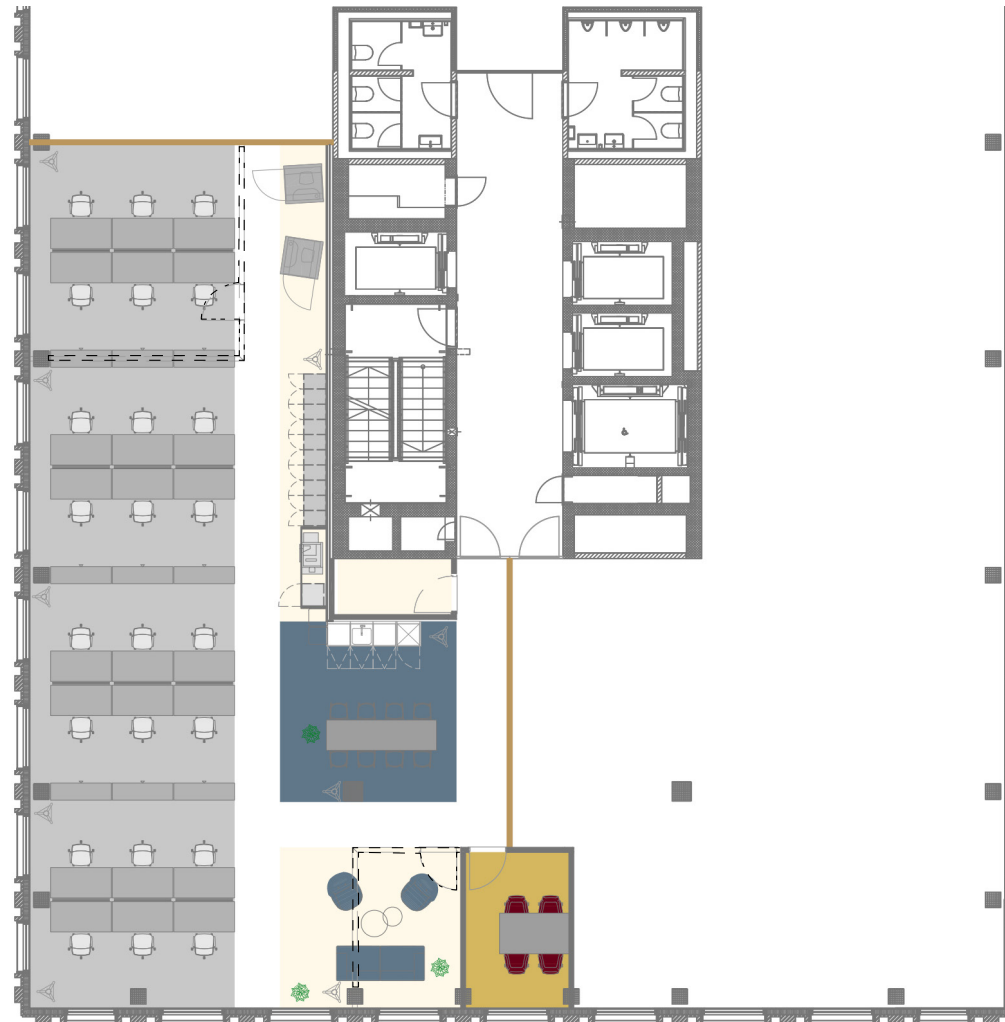

R2 Tower

Richtistrasse 2
8304 Wallisellen

7. floor
238 m²
Max. 24 workspaces

on a scale of 1:200

0 1 2 5 10m