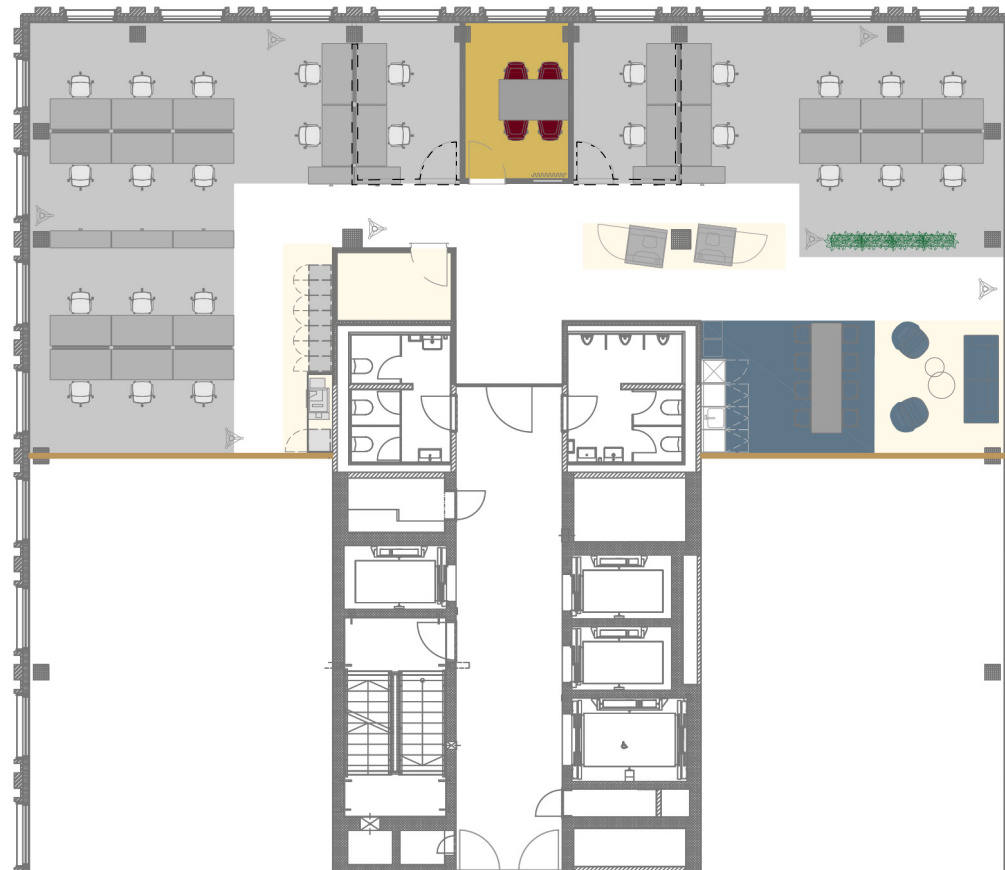

R2 Tower

Richtistrasse 2
8304 Wallisellen

7. floor
262 m²
Max. 26 workspaces

on a scale of 1:200

0 1 2 5 10 m