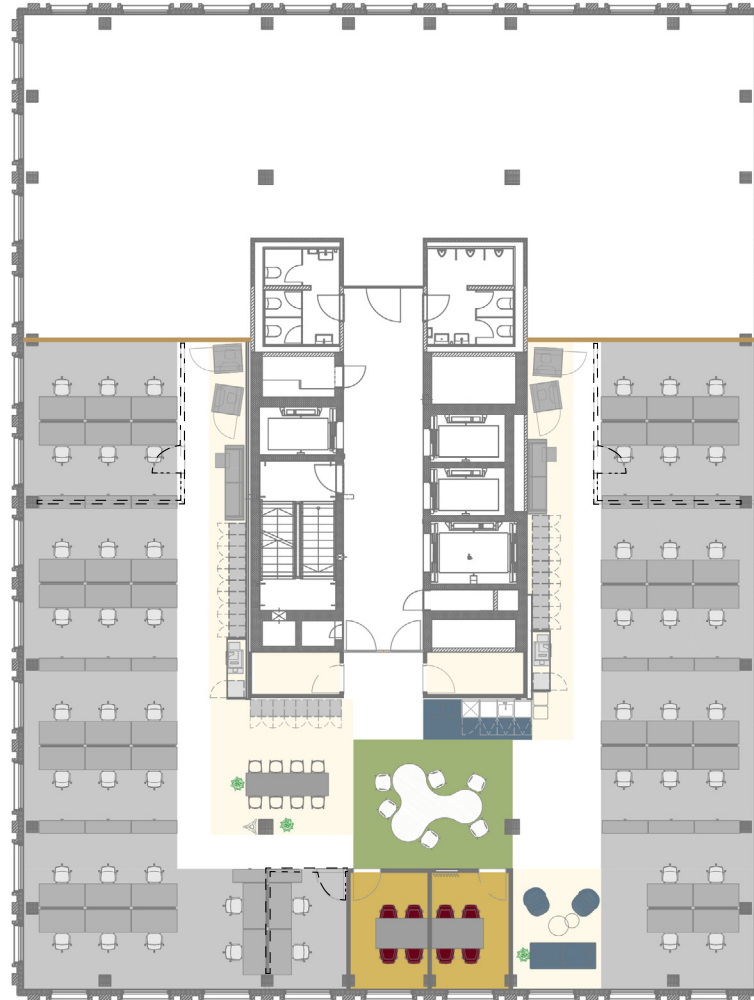

R2 Tower

Richtistrasse 2
8304 Wallisellen

7. floor
469 m²
Max. 50 workspaces

on a scale of 1:250

0 1 2 5 10 m