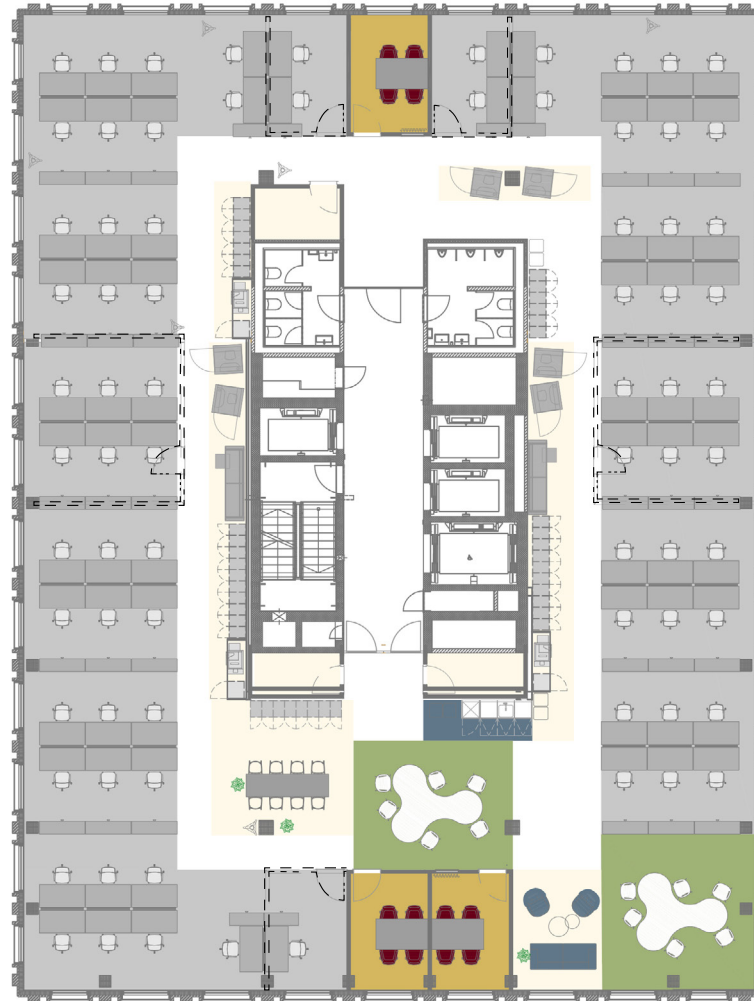

## R2 Tower

Richtistrasse 2  
8304 Wallisellen

7. floor  
731 m<sup>2</sup>  
Max. 76 workspaces

on a scale of 1:250

0 1 2 5 10 m