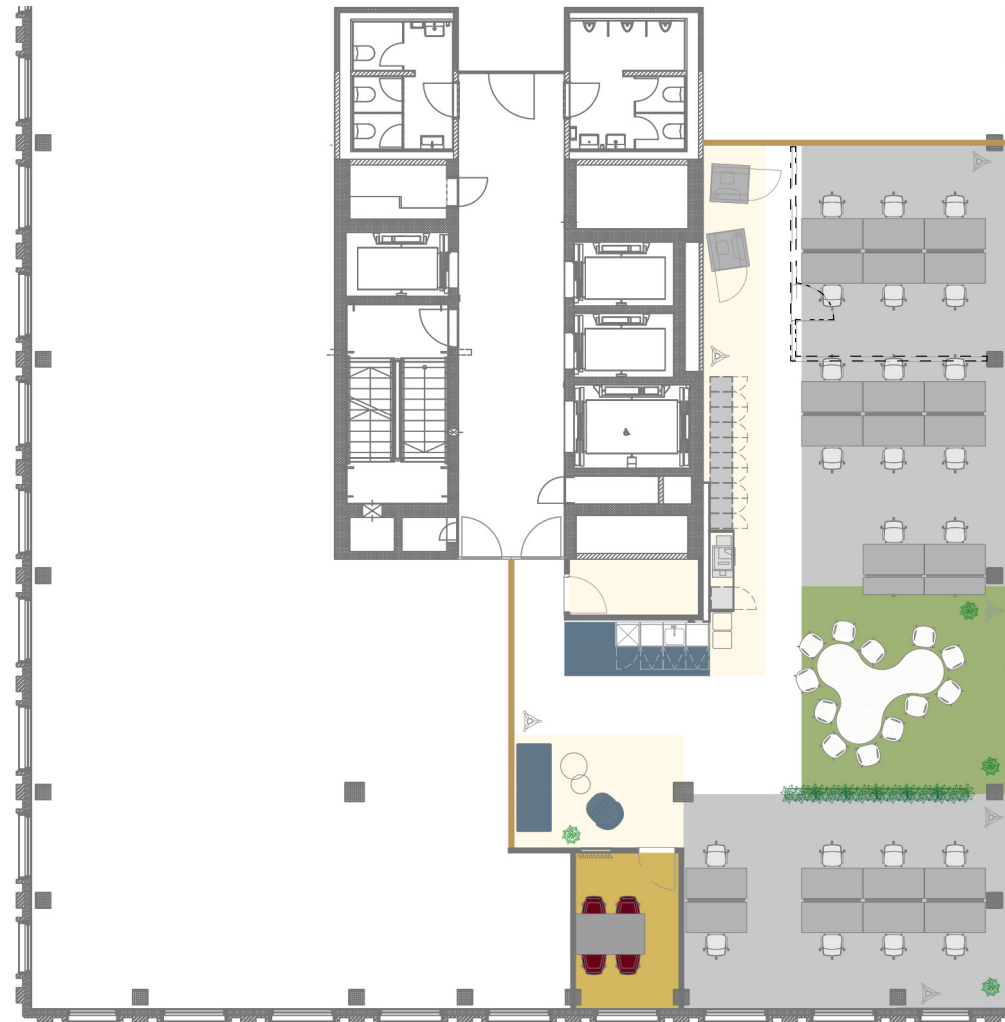

R2 Tower

Richtistrasse 2
8304 Wallisellen

8. floor
231 m²
Max. 22 workspaces

on a scale of 1:200

0 1 2 5 10 m