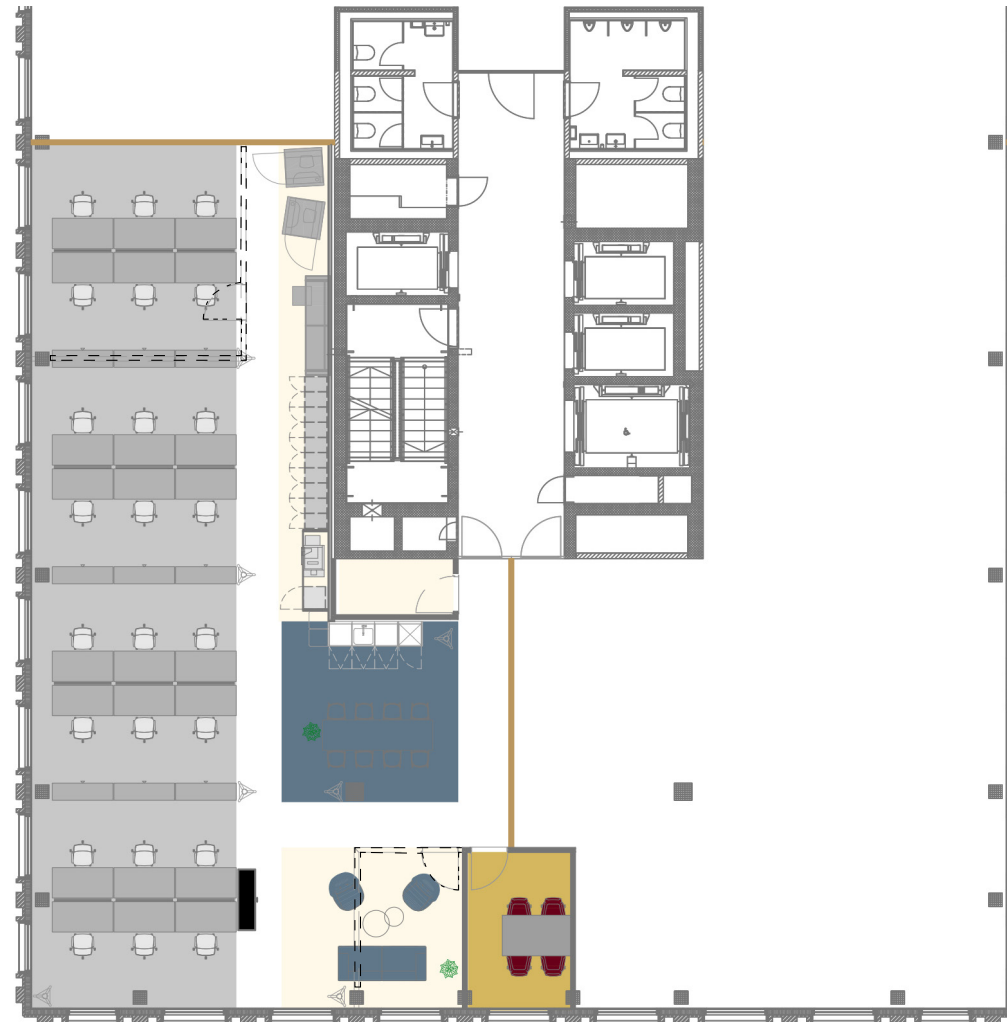

R2 Tower

Richtistrasse 2
8304 Wallisellen

8. floor
238 m²
Max. 24 workspaces

on a scale of 1:200

0 1 2 5 10m