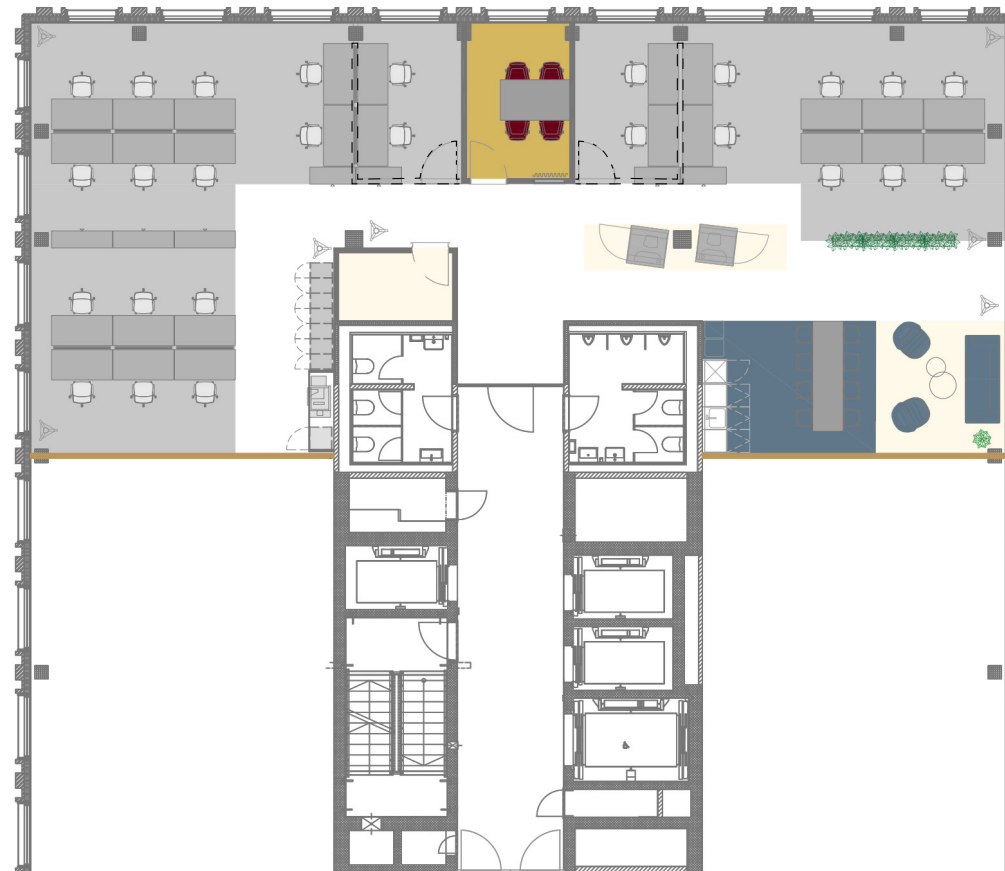

## R2 Tower

Richtistrasse 2  
8304 Wallisellen

8. floor  
262 m<sup>2</sup>  
Max. 26 workspaces

on a scale of 1:200

0 1 2 5 10 m