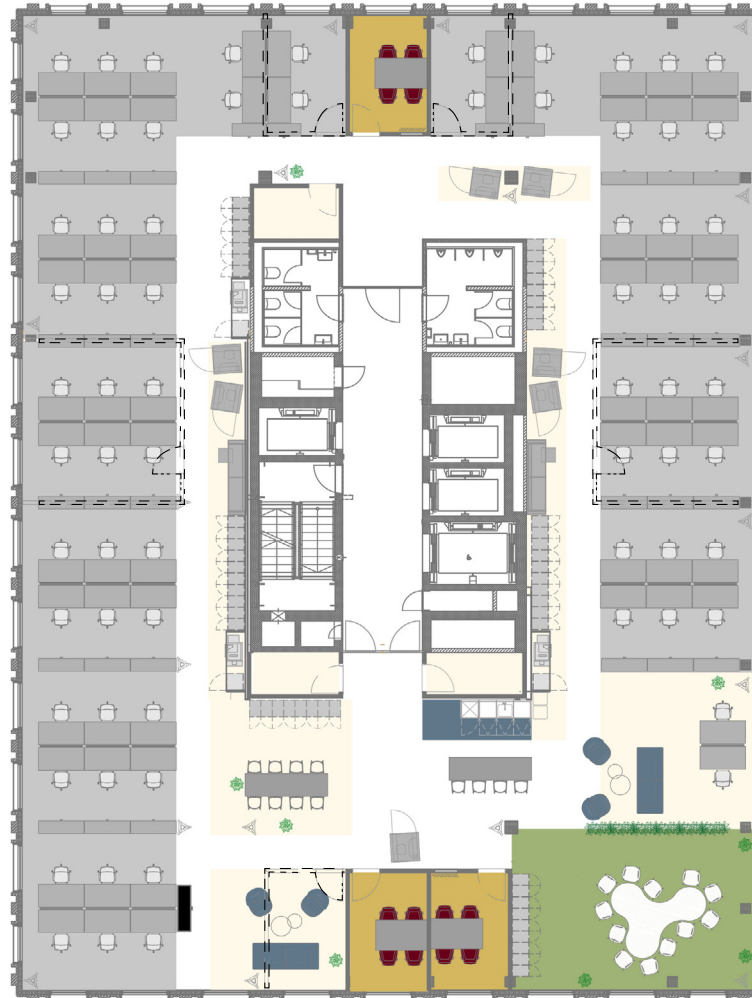

R2 Tower

Richtistrasse 2
8304 Wallisellen

8. floor
731 m²
Max. 70 workspaces

on a scale of 1:250

0 1 2 5 10 m