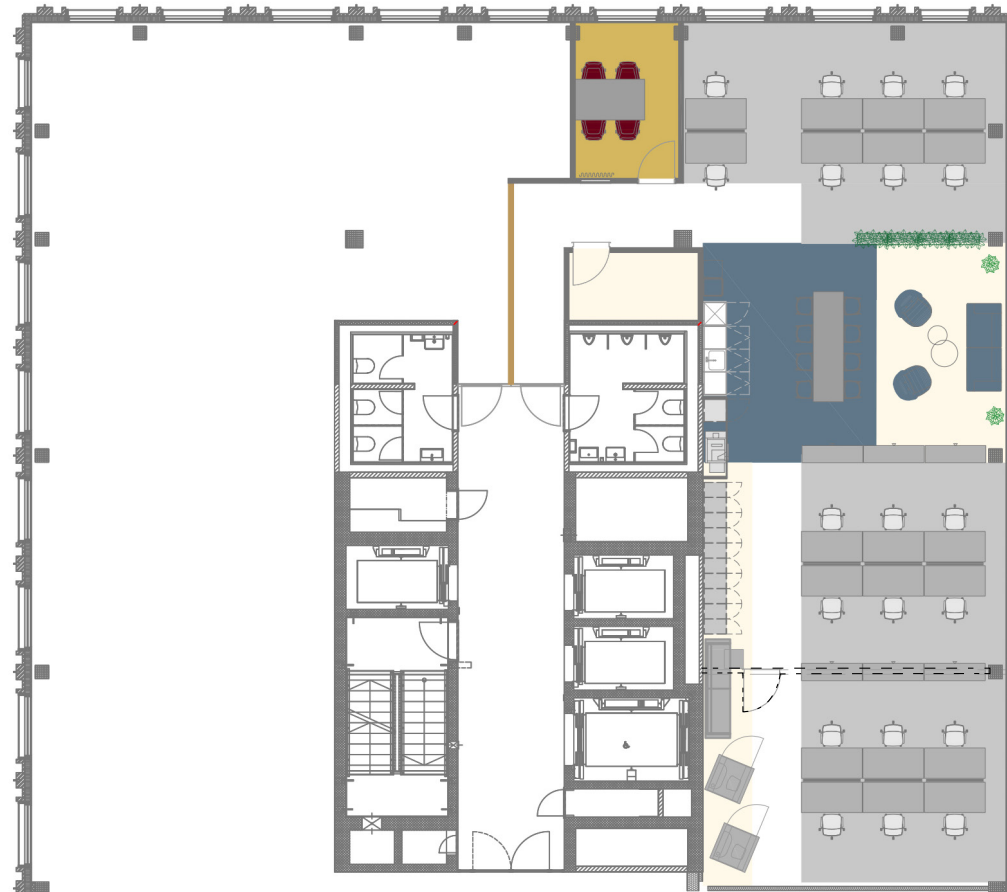

R2 Tower

Richtistrasse 2
8304 Wallisellen

9. floor
211 m²
Max. 20 workspaces

on a scale of 1:200

0 1 2 5 10m