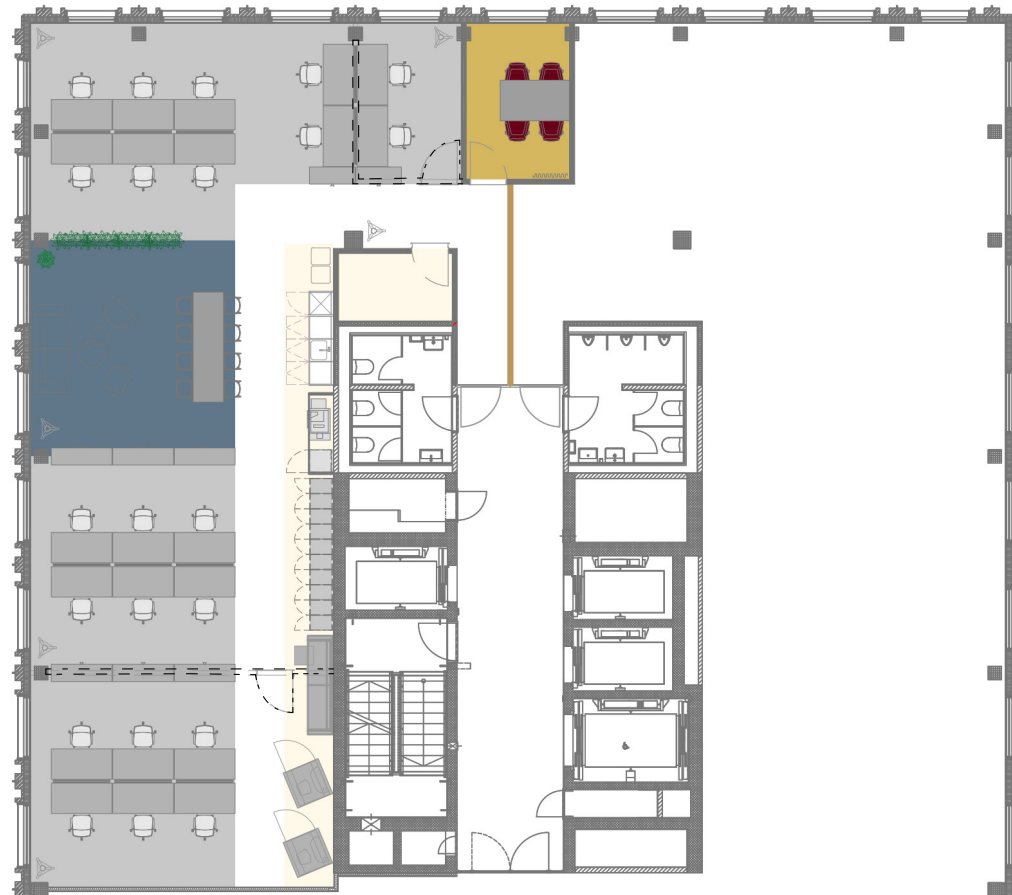

R2 Tower

Richtistrasse 2
8304 Wallisellen

9. floor
222 m²
Max. 22 workspaces

on a scale of 1:200

0 1 2 5 10m