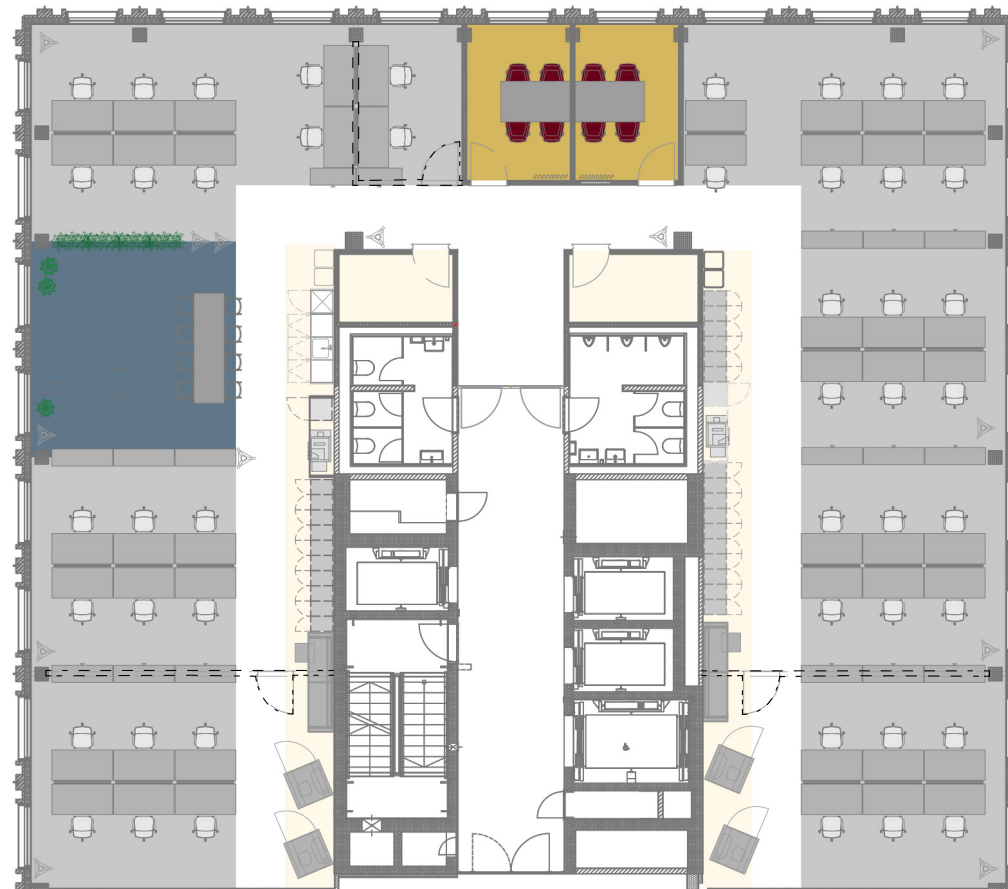

R2 Tower

Richtistrasse 2
8304 Wallisellen

9. floor
433 m²
Max. 48 workspaces

on a scale of 1:200

0 1 2 5 10m